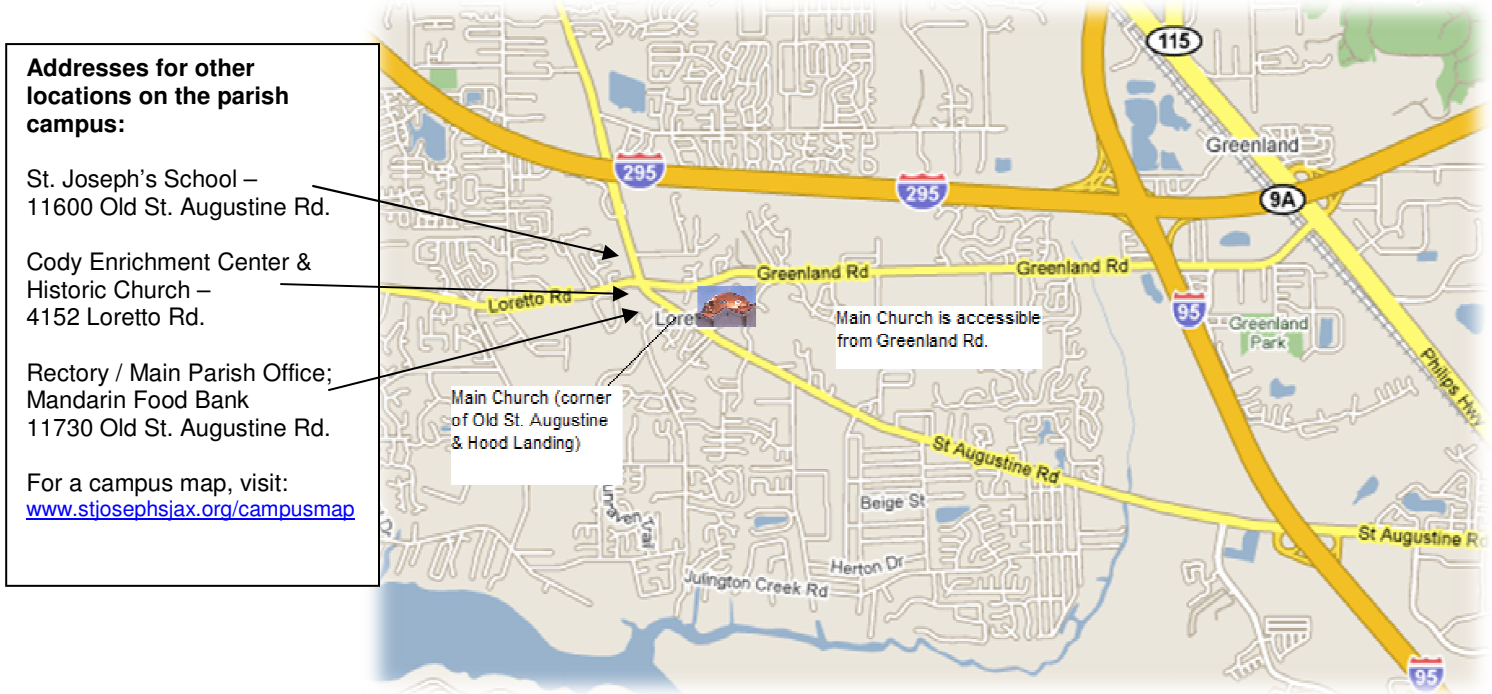

Directions to St. Joseph's Catholic Church (Main Church)

Address of the Main Church: 11757 Old St. Augustine Road, Jacksonville, FL 32258 (accessible via Greenland Rd. & Old St. Augustine Road at Hood Landing Rd.) - [Google Maps Link:](#)

<http://www.google.com/maps?f=q&hl=en&geocode=&q=11757+Old+St.+Augustine+Road,+Jacksonville,+FL+32258&sl=30.160267,-81.599922&sspn=0.071391,0.159988&ie=UTF8&ll=30.160379,-81.598442&spn=0.008924,0.019999&z=16&iwloc=addr>

Addresses for other locations on the parish campus:

St. Joseph's School –
11600 Old St. Augustine Rd.

Cody Enrichment Center &
Historic Church –
4152 Loretto Rd.

Rector's Office / Main Parish Office;
Mandarin Food Bank
11730 Old St. Augustine Rd.

For a campus map, visit:
www.stjosephsjax.org/campusmap

From I-95 North/St. Johns County –

Take Exit 335 (Old St. Augustine Rd.) and turn left. St. Joseph's Main Church will be on the right (approximately 4.5 miles from I-95).

From West Jacksonville –

Travel I-295 South to exit # 3 (Old St. Augustine Rd.). Turn right to travel south on Old St. Augustine Rd. St. Joseph's Main Church entrance will be the third light (left) at Hood Landing Rd.

From Jacksonville and Jacksonville's Beaches – There are two main options for accessing St. Joseph's:

From State Road 9A:

If it is convenient to access State Road 9A, travel SR 9A south to the Philips Hwy/Greenland Rd exit. Follow signs for Greenland Rd. St. Joseph's will be on the left (approximately 3.5 miles from Philips Hwy.)

From I-95 South to I-295 North:

From I-95 South, exit onto I-295 North (exit 337). Take I-295 to Exit # 3 (Old St. Augustine Rd.). Turn left on to Old St. Augustine Rd. Once passing under I-295 and the light at the ramp, St. Joseph's will be the third traffic light (turn left).

NOTICE FOR ALL PARISHIONERS AND VISITORS: During the work week, the gates on Greenland Rd. will be closed due to security. However, these gates are open during Mass times and for special events.

St. Joseph's Transportation Ministry: www.stjosephsjax.org/ministries/transportation/
(For more information, contact the Parish Office, 904-268-5422)